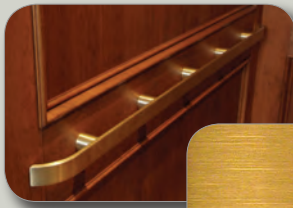

Maple

Cherry

Optional Solid Wood

Fixture Finishes

Stainless Steel
(Standard)

Brushed Brass
(Optional)

Oil Rubbed Bronze
(Optional)

Black
(Optional)