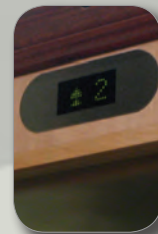

Car Operating Panels

Car Operating Panel

Handrail Car Operating Panel
(Optional)

Touch Screen
(Optional)

Call Stations and D.P.I

Call Station

Call Station
Digital
Position
Indicator

Overhead
Digital
Position
Indicator

Elevating
SYSTEMS & SERVICES

866-339-5805 | 972-243-5805

Cab Gates & Sliding Doors

Solid Vinyl Accordion Gate

Visifold Accordion Gate
(Optional)

Beige Epoxy Sliding Door

Custom Color Sliding Door
(Optional)